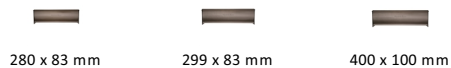

Brass Interior Letterflap

V860 280-MB

Heritage Brass Interior Letterflap 11" x 3 3/4" Matt Bronze finish

Material:
Solid Brass**Finish:**
Matt Bronze

Available Finishes

Available Sizes

Product Dimensions (All dimensions are in millimeters unless otherwise indicated)

Backplate 280 x 83

About the Finish

Matt Bronze

An aged finish on brass creating a vintage appearance, yet one that also looks outstanding in contemporary schemes. Over a period of time the bronze colour will lighten along any edges and surfaces that are frequently touched and create a naturally aged appearance highlighting frequently touched areas and exposing the brass below.

Useful Information

- V860 280 is suitable for letterplates up to 10"

Box Contains

- 1 x Letterflap
- All fixing screws and fasteners