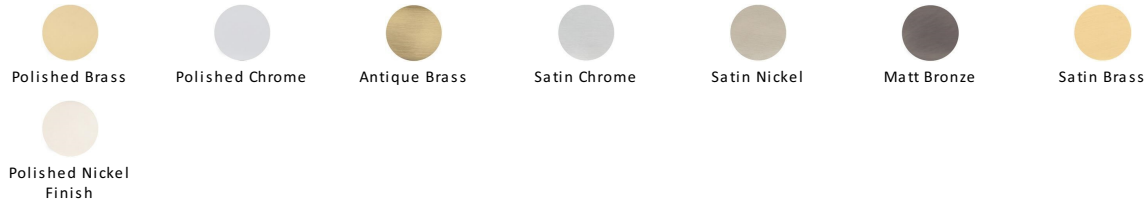

## Brass Letterplate

V850 356-SC

Heritage Brass Letterplate 14" x 4 1/2" Satin Chrome finish

**Material:**

Solid Brass

**Finish:**

Satin Chrome

### Available Finishes

### Available Sizes

### About the Finish

**Satin Chrome**

The brush marks of satin chrome will appeal to those who favour an industrial yet contemporary chrome finish. Satin Chrome Finish is also less prone to finger marks than polished chrome.