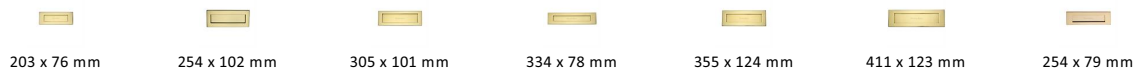

Brass Letterplate

V850 356-PB

Heritage Brass Letterplate 14" x 4 1/2" Polished Brass finish

Material:
Solid Brass

Finish:
Polished Brass

Available Finishes

Available Sizes

Product Dimensions (All dimensions are in millimeters unless otherwise indicated)

CTC	320	Backplate	355 x 124	Aperture	288 x 65
------------	-----	------------------	-----------	-----------------	----------

About the Finish

Polished Brass

Warm, mellow with a sense of heritage and comfort this highly polished finish is opulent without being flamboyant. Polished Brass coordinates perfectly with traditional décor.