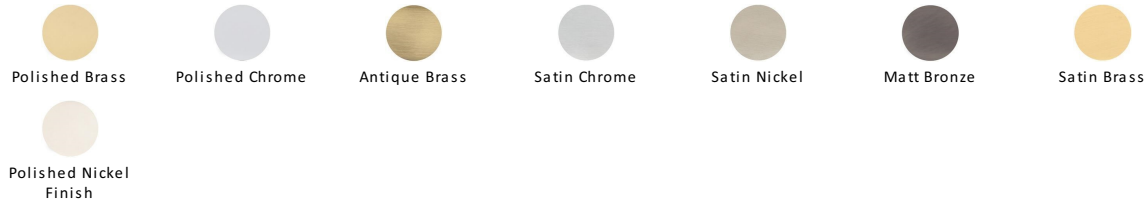

Brass Letterplate

V850 330-PNF

Heritage Brass Letterplate 13" x 3" Polished Nickel Finish

Material:

Solid Brass

Finish:

Polished Nickel Finish

Available Finishes

About the Finish

Polished Nickel Finish

With its subtle golden hue this is a mellow alternative to polished chrome. The finish is not coated and will oxidise naturally. If not regularly buffed with a soft cloth this finish will subtly change over time by taking on an aged patina.