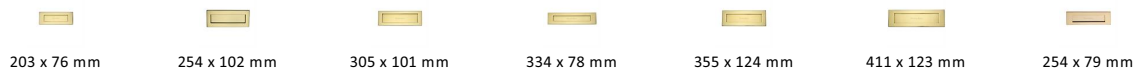

Brass Letterplate

V850 330-PB

Heritage Brass Letterplate 13" x 3" Polished Brass finish

Material:
Solid Brass

Finish:
Polished Brass

Available Finishes

Available Sizes

Product Dimensions (All dimensions are in millimeters unless otherwise indicated)

CTC	296	Backplate	334 x 78	Aperture	258 x 36
------------	-----	------------------	----------	-----------------	----------

About the Finish

Polished Brass

Warm, mellow with a sense of heritage and comfort this highly polished finish is opulent without being flamboyant. Polished Brass coordinates perfectly with traditional décor.