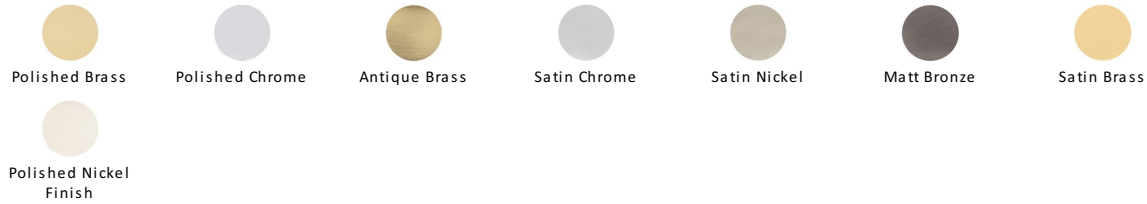

## Brass Letterplate

V850 330-MB

Heritage Brass Letterplate 13" x 3" Matt Bronze finish

**Material:**  
Solid Brass

**Finish:**  
Matt Bronze

### Available Finishes

### Available Sizes

#### Matt Bronze

An aged finish on brass creating a vintage appearance, yet one that also looks outstanding in contemporary schemes. Over a period of time the bronze colour will lighten along any edges and surfaces that are frequently touched and create a naturally aged appearance highlighting frequently touched areas and exposing the brass below.