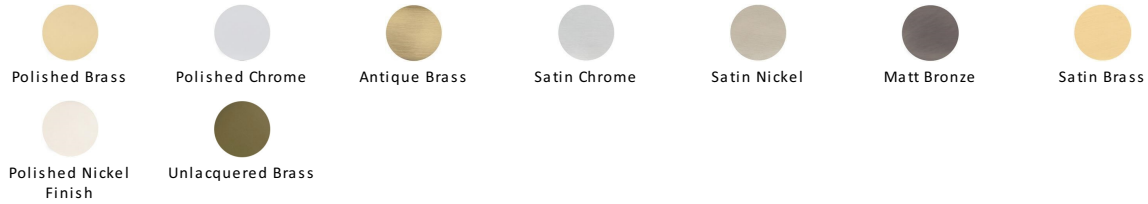

## Brass Letterplate

V850 305-SN

Heritage Brass Letterplate 12" x 4" Satin Nickel finish

**Material:**  
Solid Brass

**Finish:**  
Satin Nickel

### Available Finishes

### Available Sizes

#### Satin Nickel

With its honeyed grey tone created by brushed nickel plating on brass, this finish closely matches Stainless Steel but offers a warm and subtle alternative which is popular in traditional and modern décors.