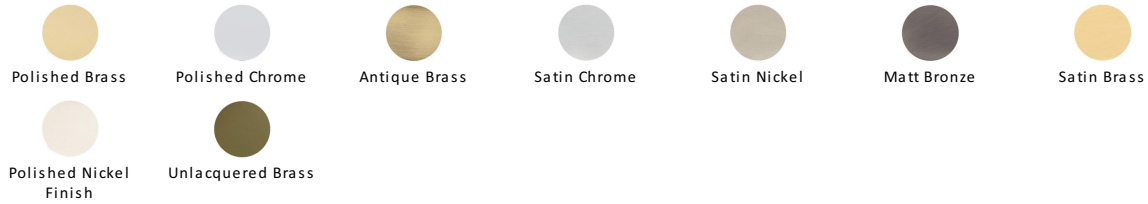

Brass Letterplate

V850 305-SN

Heritage Brass Letterplate 12" x 4" Satin Nickel finish

Material:

Solid Brass

Finish:

Satin Nickel

Available Finishes

Available Sizes

Product Dimensions (All dimensions are in millimeters unless otherwise indicated)

CTC	275	Backplate	305 x 101	Aperture	249 x 61
-----	-----	-----------	-----------	----------	----------

About the Finish

Satin Nickel

With its honeyed grey tone created by brushed nickel plating on brass, this finish closely matches Stainless Steel but offers a warm and subtle alternative which is popular in traditional and modern décors.