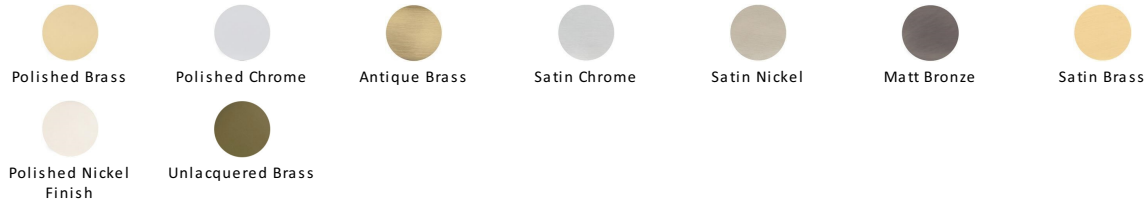

Brass Letterplate

V850 305-SC

Heritage Brass Letterplate 12" x 4" Satin Chrome finish

Material:
Solid Brass

Finish:
Satin Chrome

Available Finishes

Available Sizes

Product Dimensions (All dimensions are in millimeters unless otherwise indicated)

CTC	275	Backplate	305 x 101	Aperture	249 x 61
------------	-----	------------------	-----------	-----------------	----------

About the Finish

Satin Chrome

The brush marks of satin chrome will appeal to those who favour an industrial yet contemporary chrome finish. Satin Chrome Finish is also less prone to finger marks than polished chrome.