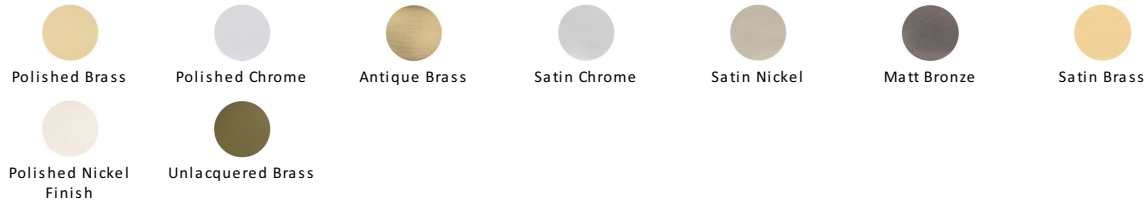

## Brass Letterplate

V850 305-SB

Heritage Brass Letterplate 12" x 4" Satin Brass finish

**Material:**  
Solid Brass

**Finish:**  
Satin Brass

### Available Finishes

### Available Sizes

#### Satin Brass

A modern alternative to the traditional polished brass, this attractive brushed texture beautifully mellows and adds warmth to both a traditional and a soft contemporary décor.