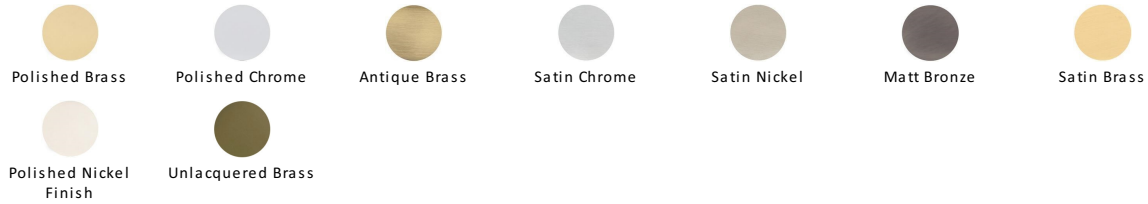

Brass Letterplate

V850 305-SB

Heritage Brass Letterplate 12" x 4" Satin Brass finish

Material:
Solid Brass

Finish:
Satin Brass

Available Finishes

Available Sizes

Product Dimensions (All dimensions are in millimeters unless otherwise indicated)

CTC	275	Backplate	305 x 101	Aperture	249 x 61
------------	-----	------------------	-----------	-----------------	----------

About the Finish

Satin Brass

A modern alternative to the traditional polished brass, this attractive brushed texture beautifully mellows and adds warmth to both a traditional and a soft contemporary décor.