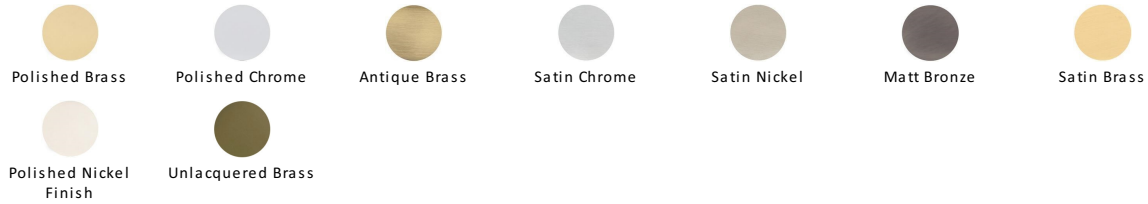

Brass Letterplate

V850 305-PNF

Heritage Brass Letterplate 12" x 4" Polished Nickel finish

Material:
Solid Brass

Finish:
Polished Nickel Finish

Available Finishes

Available Sizes

Product Dimensions (All dimensions are in millimeters unless otherwise indicated)

CTC	275	Backplate	305 x 101	Aperture	249 x 61
-----	-----	-----------	-----------	----------	----------

About the Finish

Polished Nickel Finish

With its subtle golden hue this is a mellow alternative to polished chrome. The finish is not coated and will oxidise naturally. If not regularly buffed with a soft cloth this finish will subtly change over time by taking on an aged patina.