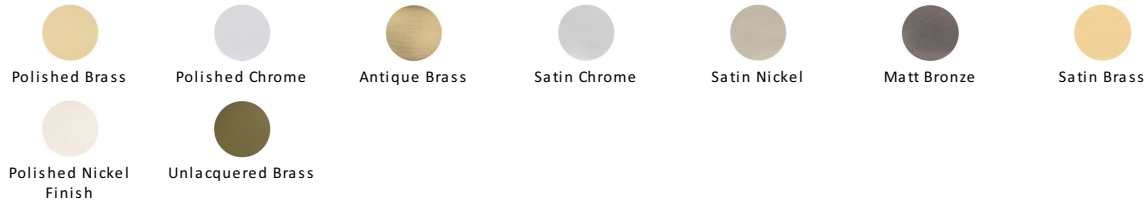

## Brass Letterplate

V850 305-PNF

Heritage Brass Letterplate 12" x 4" Polished Nickel finish

**Material:**  
Solid Brass

**Finish:**  
Polished Nickel Finish

### Available Finishes

### Available Sizes

#### Polished Nickel Finish

With its subtle golden hue this is a mellow alternative to polished chrome. The finish is not coated and will oxidise naturally. If not regularly buffed with a soft cloth this finish will subtly change over time by taking on an aged patina.