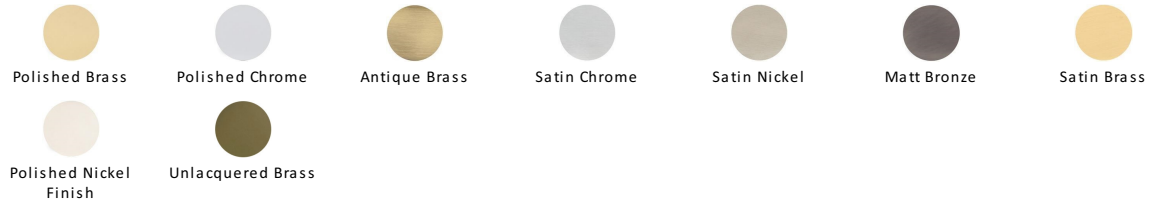

Brass Letterplate

V850 305-PC

Heritage Brass Letterplate 12" x 4" Polished Chrome finish

Material:
Solid Brass

Finish:
Polished Chrome

Available Finishes

Available Sizes

Product Dimensions (All dimensions are in millimeters unless otherwise indicated)

CTC	275	Backplate	305 x 101	Aperture	249 x 61
------------	-----	------------------	-----------	-----------------	----------

About the Finish

Polished Chrome

A bold, contemporary finish; low maintenance and easy to clean. The mirror effect reflects light and colour and will complement any colour scheme