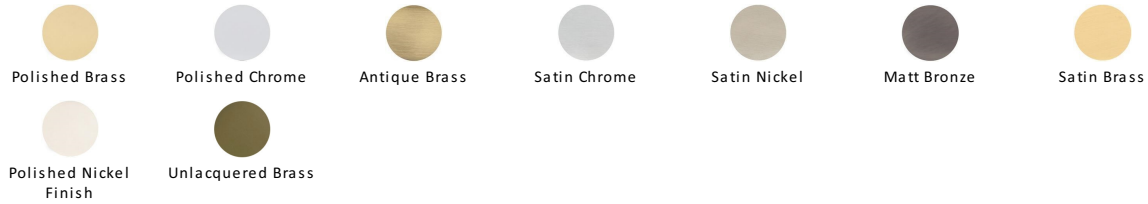

## Brass Letterplate

V850 305-PC

Heritage Brass Letterplate 12" x 4" Polished Chrome finish

**Material:**  
Solid Brass

**Finish:**  
Polished Chrome

### Available Finishes

### Available Sizes

#### Polished Chrome

A bold, contemporary finish; low maintenance and easy to clean. The mirror effect reflects light and colour and will complement any colour scheme