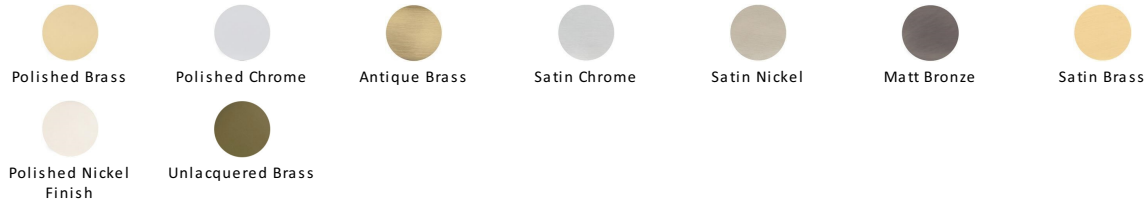

Brass Letterplate

V850 305-MB

Heritage Brass Letterplate 12" x 4" Matt Bronze finish

Material:
Solid Brass

Finish:
Matt Bronze

Available Finishes

Available Sizes

Product Dimensions (All dimensions are in millimeters unless otherwise indicated)

CTC	275	Backplate	305 x 101	Aperture	249 x 61
------------	-----	------------------	-----------	-----------------	----------

About the Finish

Matt Bronze

An aged finish on brass creating a vintage appearance, yet one that also looks outstanding in contemporary schemes. Over a period of time the bronze colour will lighten along any edges and surfaces that are frequently touched and create a naturally aged appearance highlighting frequently touched areas and exposing the brass below.