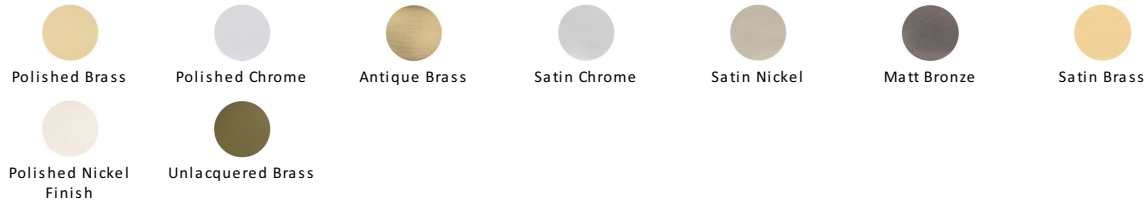

Brass Letterplate

V850 305-MB

Heritage Brass Letterplate 12" x 4" Matt Bronze finish

Material:
Solid Brass

Finish:
Matt Bronze

Available Finishes

Available Sizes

Product Dimensions (All dimensions are in millimeters unless otherwise indicated)

CTC	275	Backplate	305 x 101	Aperture	249 x 61
-----	-----	-----------	-----------	----------	----------

About the Finish

Matt Bronze

An aged finish on brass creating a vintage appearance, yet one that also looks outstanding in contemporary schemes. Over a period of time the bronze colour will lighten along any edges and surfaces that are frequently touched and create a naturally aged appearance highlighting frequently touched areas and exposing the brass below.