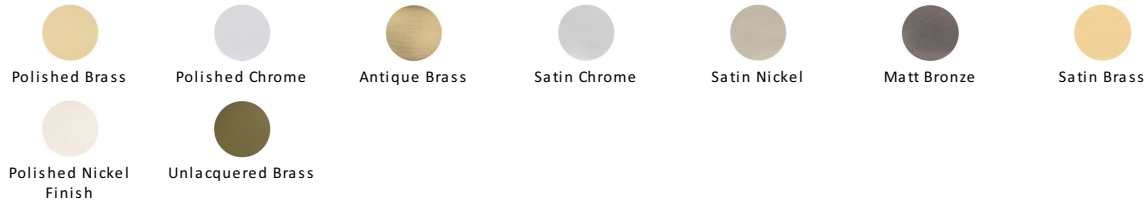

Brass Letterplate

V850 305-AT

Heritage Brass Letterplate 12" x 4" Antique finish

Material:
Solid Brass

Finish:
Antique Brass

Available Finishes

Available Sizes

Product Dimensions (All dimensions are in millimeters unless otherwise indicated)

CTC	275	Backplate	305 x 101	Aperture	249 x 61
------------	-----	------------------	-----------	-----------------	----------

About the Finish

Antique Brass

With russet hues and a brass undertone, this variation on brass retains a warm and mellow character but adds age and maturity by highlighting the variance of shades making each piece both alluring and unique.