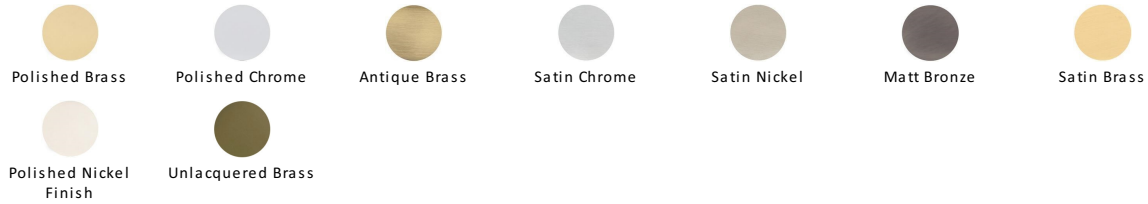

## Brass Letterplate

V850 305-AT

Heritage Brass Letterplate 12" x 4" Antique finish

**Material:**  
Solid Brass

**Finish:**  
Antique Brass

### Available Finishes

### Available Sizes