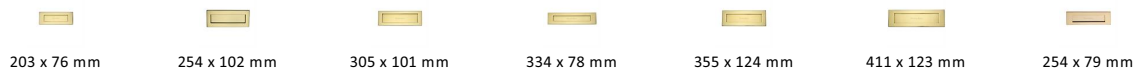

## Brass Letterplate

V850 254.101-PB

Heritage Brass Letterplate 10" x 4" Polished Brass finish

**Material:**  
Solid Brass

**Finish:**  
Polished Brass

### Available Sizes

### Product Dimensions (All dimensions are in millimeters unless otherwise indicated)

<b>CTC</b>	230	<b>Backplate</b>	254 x 101	<b>Aperture</b>	208 x 50
------------	-----	------------------	-----------	-----------------	----------