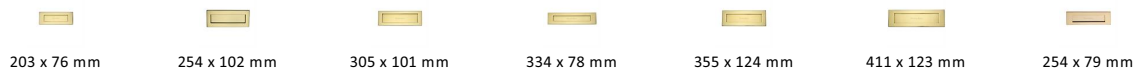

Product Dimensions (All dimensions are in millimeters unless otherwise indicated)

CTC	230	Backplate	254 x 101	Aperture	208 x 50

About the Finish

Polished Brass

Warm, mellow with a sense of heritage and comfort this highly polished finish is opulent without being flamboyant. Polished Brass coordinates perfectly with traditional décor.

Box Contains

- 1 x Letterplate
- All fixing screws and fasteners