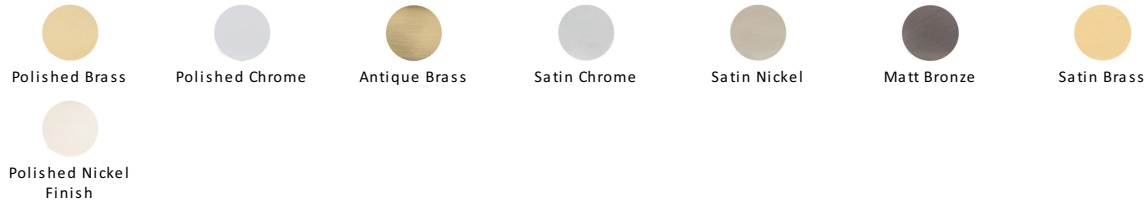

Brass Letterplate

V850 203-PNF

Heritage Brass Letterplate 8" x 3" Polished Nickel Finish

Material:
Solid Brass

Finish:
Polished Nickel Finish

Available Finishes

Available Sizes

Product Dimensions (All dimensions are in millimeters unless otherwise indicated)

CTC	174	Backplate	203 x 76	Aperture	143 x 38
------------	-----	------------------	----------	-----------------	----------

About the Finish

Polished Nickel Finish

With its subtle golden hue this is a mellow alternative to polished chrome. The finish is not coated and will oxidise naturally. If not regularly buffed with a soft cloth this finish will subtly change over time by taking on an aged patina.