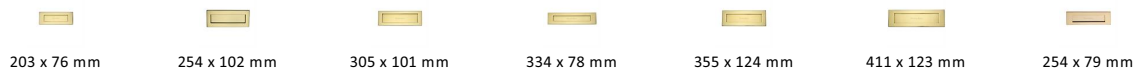

Brass Letterplate

V850 203-PB

Heritage Brass Letterplate 8" x 3" Polished Brass finish

Material:
Solid Brass

Finish:
Polished Brass

Available Finishes

Available Sizes

Product Dimensions (All dimensions are in millimeters unless otherwise indicated)

CTC	174	Backplate	203 x 76	Aperture	143 x 38
------------	-----	------------------	----------	-----------------	----------

About the Finish

Polished Brass

Warm, mellow with a sense of heritage and comfort this highly polished finish is opulent without being flamboyant. Polished Brass coordinates perfectly with traditional décor.