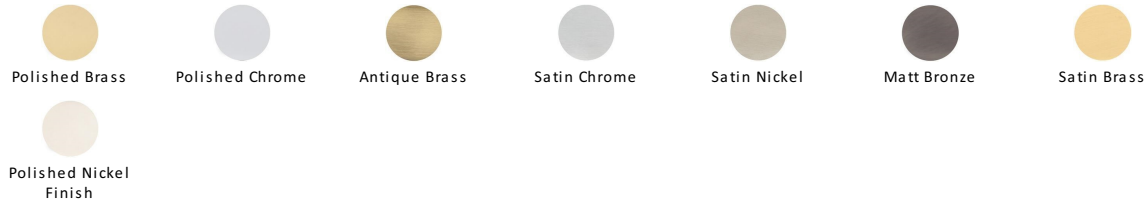

Brass Letterplate

V850 203-MB

Heritage Brass Letterplate 8" x 3" Matt Bronze finish

Material:
Solid Brass

Finish:
Matt Bronze

Available Finishes

Available Sizes

Product Dimensions (All dimensions are in millimeters unless otherwise indicated)

CTC	174	Backplate	203 x 76	Aperture	143 x 38
------------	-----	------------------	----------	-----------------	----------

About the Finish

Matt Bronze

An aged finish on brass creating a vintage appearance, yet one that also looks outstanding in contemporary schemes. Over a period of time the bronze colour will lighten along any edges and surfaces that are frequently touched and create a naturally aged appearance highlighting frequently touched areas and exposing the brass below.