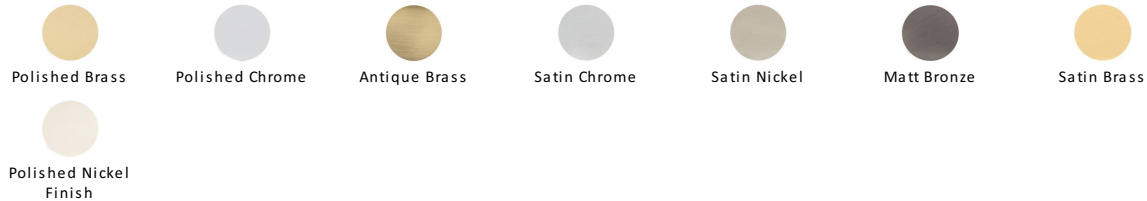

## Bedford Door Handle on Round Rose

V820-SN

Heritage Brass Door Handle Lever Latch on 57mm Round Rose Bedford Design Satin Nickel finish

<b>Material:</b> Solid Brass	<b>Finish:</b> Satin Nickel	<b>Warranty:</b> 10 Year Mechanism
---------------------------------	--------------------------------	---------------------------------------

### Available Finishes

### About the Finish

#### Satin Nickel

With its honeyed grey tone created by brushed nickel plating on brass, this finish closely matches Stainless Steel but offers a warm and subtle alternative which is popular in traditional and modern décors.