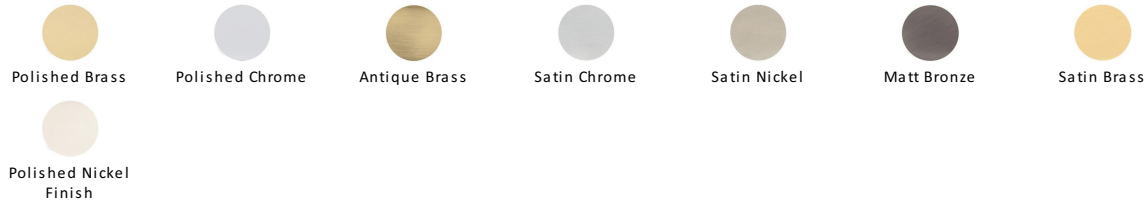

## Bedford Door Handle on Round Rose

V820-SC

Heritage Brass Door Handle Lever Latch on 57mm Round Rose Bedford Design Satin Chrome finish

<b>Material:</b> Solid Brass	<b>Finish:</b> Satin Chrome	<b>Warranty:</b> 10 Year Mechanism
---------------------------------	--------------------------------	---------------------------------------

### Available Finishes

### About the Finish

#### Satin Chrome

The brush marks of satin chrome will appeal to those who favour an industrial yet contemporary chrome finish. Satin Chrome Finish is also less prone to finger marks than polished chrome.