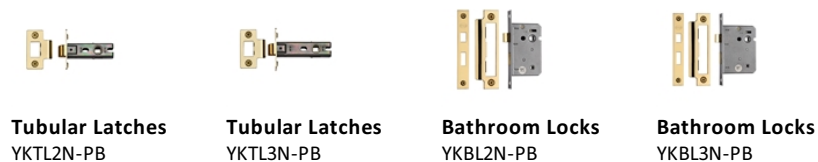

With this product you will also need

Tubular Latches
YKTL2N-PB

Tubular Latches
YKTL3N-PB

Bathroom Locks
YKBL2N-PB

Bathroom Locks
YKBL3N-PB