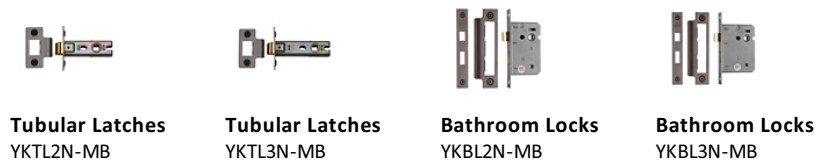

With this product you will also need

Tubular Latches
YKTL2N-MB

Tubular Latches
YKTL3N-MB

Bathroom Locks
YKBL2N-MB

Bathroom Locks
YKBL3N-MB