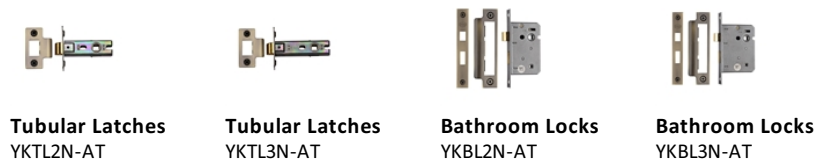

With this product you will also need

Tubular Latches
YKTL2N-AT

Tubular Latches
YKTL3N-AT

Bathroom Locks
YKBL2N-AT

Bathroom Locks
YKBL3N-AT