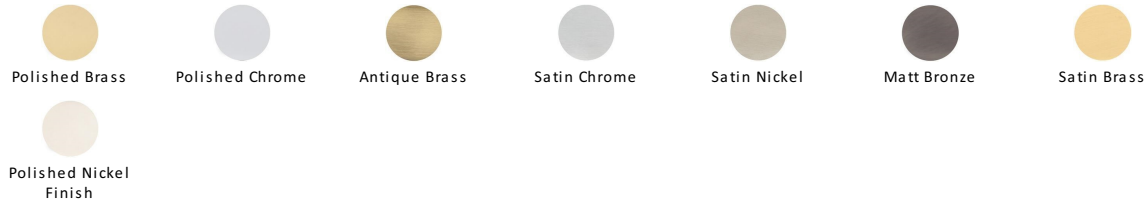

## Partial Knurled Cabinet Pull Handle

V4461 96-SC

Heritage Brass Cabinet Pull Partial Knurl Design 96mm CTC Satin Chrome finish

**Material:**  
Solid Brass

**Finish:**  
Satin Chrome

### Available Finishes

### About the Finish

#### Satin Chrome

The brush marks of satin chrome will appeal to those who favour an industrial yet contemporary chrome finish. Satin Chrome Finish is also less prone to finger marks than polished chrome.