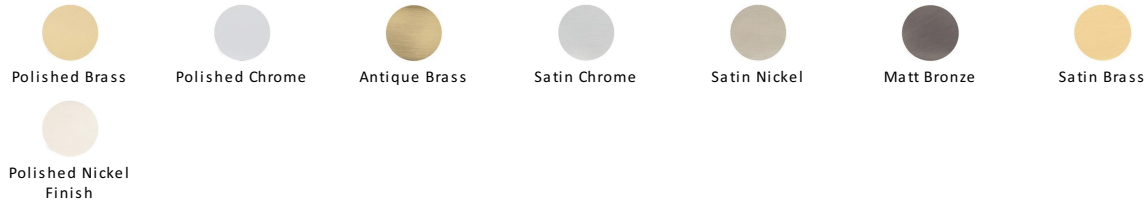

Knurled Cabinet Pull Handle

V4458 96-AT

Heritage Brass Cabinet Pull Complete Knurl Design 96mm CTC Antique Brass finish

Material:
Solid Brass

Finish:
Antique Brass

Available Finishes

Available Sizes

Product Dimensions (All dimensions are in millimeters unless otherwise indicated)

Length	128	CTC	96	Projection	30.5	Maximum Diameter	11
Base	8						

About the Finish

Antique Brass

With russet hues and a brass undertone, this variation on brass retains a warm and mellow character but adds age and maturity by highlighting the variance of shades making each piece both alluring and unique.