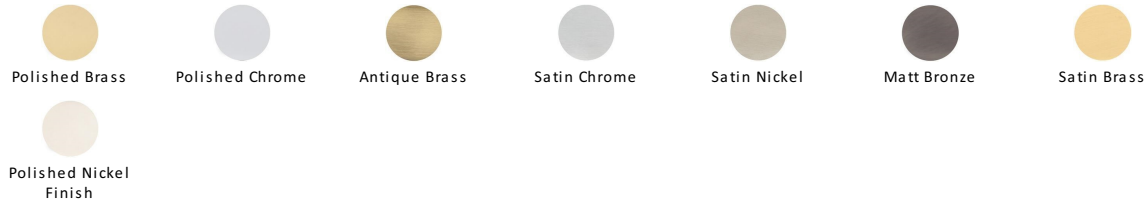

## Contour Cabinet Pull Handle

V4446 96-SC

Heritage Brass Cabinet Pull Contour Design 96mm CTC Satin Chrome finish

**Material:**  
Solid Brass

**Finish:**  
Satin Chrome

### Available Finishes

Polished Brass

Polished Chrome

Antique Brass

Satin Chrome

Satin Nickel

Matt Bronze

Satin Brass

Polished Nickel  
Finish

#### Satin Chrome

The brush marks of satin chrome will appeal to those who favour an industrial yet contemporary chrome finish. Satin Chrome Finish is also less prone to finger marks than polished chrome.