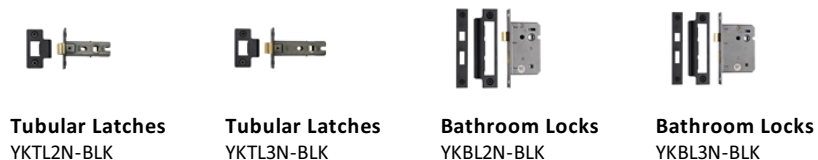

With this product you will also need

Tubular Latches
YKTL2N-BLK

Tubular Latches
YKTL3N-BLK

Bathroom Locks
YKBL2N-BLK

Bathroom Locks
YKBL3N-BLK