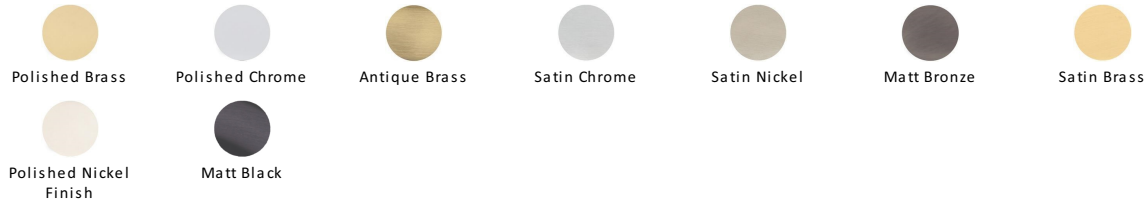

Gio Door Handle on Round Rose

V4189-PC

Heritage Brass Door Handle Lever on Rose Gio Design Polished Chrome Finish

Material: Solid Brass	Finish: Polished Chrome	Warranty: 10 Year Mechanism

Available Finishes

Product Dimensions (All dimensions are in millimeters unless otherwise indicated)

Backplate Projection 11	Lever Length 125	Projection 61	Maximum Diameter 53

About the Finish

Polished Chrome

A bold, contemporary finish; low maintenance and easy to clean. The mirror effect reflects light and colour and will complement any colour scheme

Useful Information

- Lever Handle for internal doors where locking is not required
- If you are replacing an existing Lever Handle, this Handle will work with a Standard UK Tubular Latch
- For new doors you will also need to purchase a Tubular Latch in a size to suit your door
- For a 2 1/2" Tubular Latch purchase a YKTL2N-PC&PN or for a 3" Tubular Latch a YKTL3N-PC&PN
- Where Privacy is required please use a separate Thumb Turn and Release (eg. reference V4043-PC) with a Bathroom Lock (Reference YKBL2N-PC&PN, or YKBL3N-PC&PN)

Box Contains

- 1 pair of Door Handles
- 1 x spindle
- All fixing screws and fasteners

With this product you will also need

Tubular Latches YKTL3N-PC&PN	Bathroom Locks YKBL2N-PC&PN	Bathroom Locks YKBL3N-PC&PN