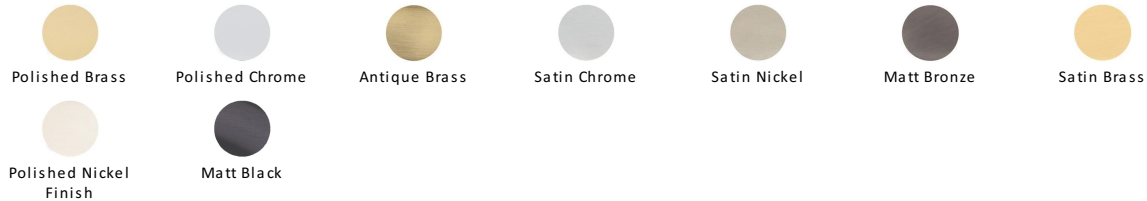

Gio Door Handle on Round Rose

V4189-MB

Heritage Brass Door Handle Lever on Rose Gio Design Matt Bronze Finish

Material: Solid Brass	Finish: Matt Bronze	Warranty: 10 Year Mechanism

Available Finishes

Product Dimensions (All dimensions are in millimeters unless otherwise indicated)

Backplate Projection 11	Lever Length 125	Projection 61	Maximum Diameter 53

About the Finish

Matt Bronze

An aged finish on brass creating a vintage appearance, yet one that also looks outstanding in contemporary schemes. Over a period of time the bronze colour will lighten along any edges and surfaces that are frequently touched and create a naturally aged appearance highlighting frequently touched areas and exposing the brass below.

Useful Information

- Lever Handle for internal doors where locking is not required
- If you are replacing an existing Lever Handle, this Handle will work with a Standard UK Tubular Latch
- For new doors you will also need to purchase a Tubular Latch in a size to suit your door
- For a 2 1/2" Tubular Latch purchase a YKTL2N-MB or for a 3" Tubular Latch a YKTL3N-MB
- Where Privacy is required please use a separate Thumb Turn and Release (eg. reference V4043-MB) with a Bathroom Lock (Reference YKBL2N-MB, or YKBL3N-MB)

Box Contains

- 1 pair of Door Handles
- 1 x spindle
- All fixing screws and fasteners

With this product you will also need