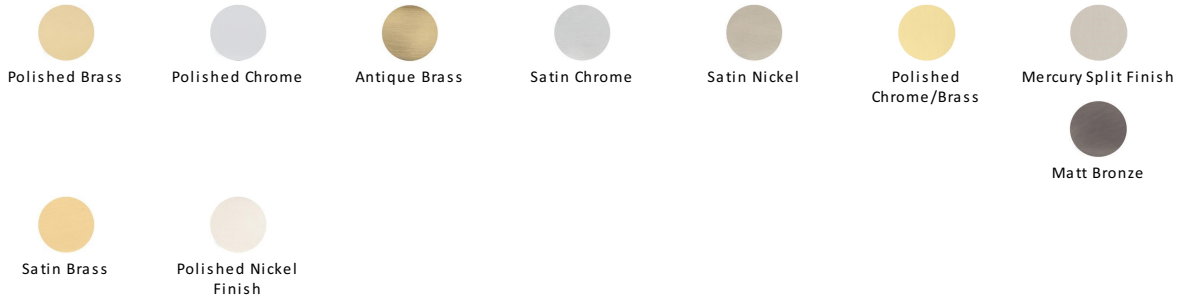

Round Bathroom Turn & Release - V4043

V4043-SN

Heritage Brass Thumbturn & Emergency Release for Bathroom & Bedroom Doors Satin Nickel finish

Material:
Solid Brass

Finish:
Satin Nickel

Available Finishes

Product Dimensions (All dimensions are in millimeters unless otherwise indicated)

Maximum Diameter 53

About the Finish

Satin Nickel

With its honeyed grey tone created by brushed nickel plating on brass, this finish closely matches Stainless Steel but offers a warm and subtle alternative which is popular in traditional and modern décors.