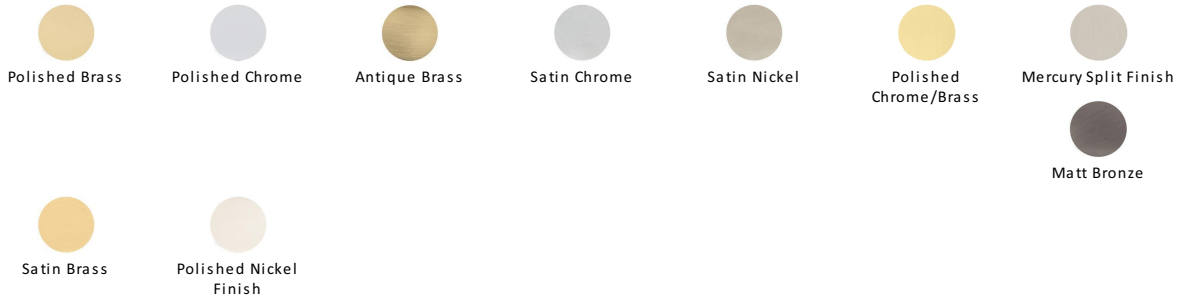

## Round Bathroom Turn & Release - V4043

V4043-SB

Heritage Brass Thumbturn & Emergency Release for Bathroom & Bedroom Doors Satin Brass finish

**Material:**  
Solid Brass

**Finish:**  
Satin Brass

### Available Finishes

### About the Finish

#### Satin Brass

A modern alternative to the traditional polished brass, this attractive brushed texture beautifully mellows and adds warmth to both a traditional and a soft contemporary décor.