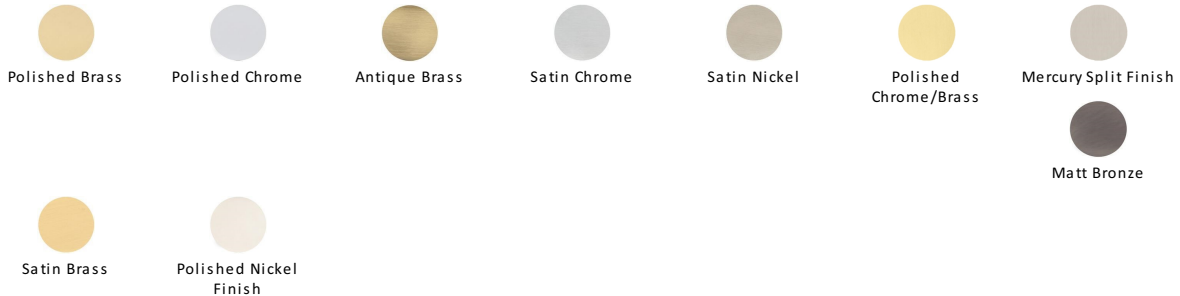

Round Bathroom Turn & Release - V4043

V4043-SB

Heritage Brass Thumbturn & Emergency Release for Bathroom & Bedroom Doors Satin Brass finish

Material:
Solid Brass

Finish:
Satin Brass

Available Finishes

Product Dimensions (All dimensions are in millimeters unless otherwise indicated)

Maximum Diameter 53

About the Finish

Satin Brass

A modern alternative to the traditional polished brass, this attractive brushed texture beautifully mellows and adds warmth to both a traditional and a soft contemporary décor.