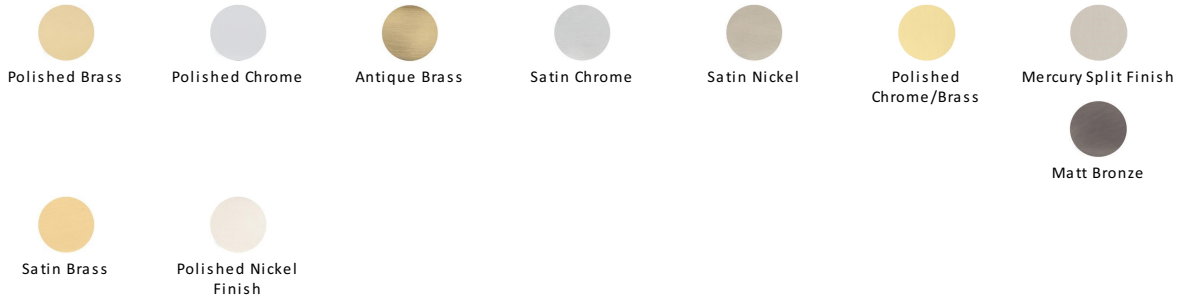

Round Bathroom Turn & Release - V4043

V4043-PNF

Heritage Brass Thumbturn & Emergency Release for Bathroom & Bedroom Doors Polished Nickel finish

Material:
Solid Brass

Finish:
Polished Nickel Finish

Available Finishes

Product Dimensions (All dimensions are in millimeters unless otherwise indicated)

Maximum Diameter 53

About the Finish

Polished Nickel Finish

With its subtle golden hue this is a mellow alternative to polished chrome. The finish is not coated and will oxidise naturally. If not regularly buffed with a soft cloth this finish will subtly change over time by taking on an aged patina.