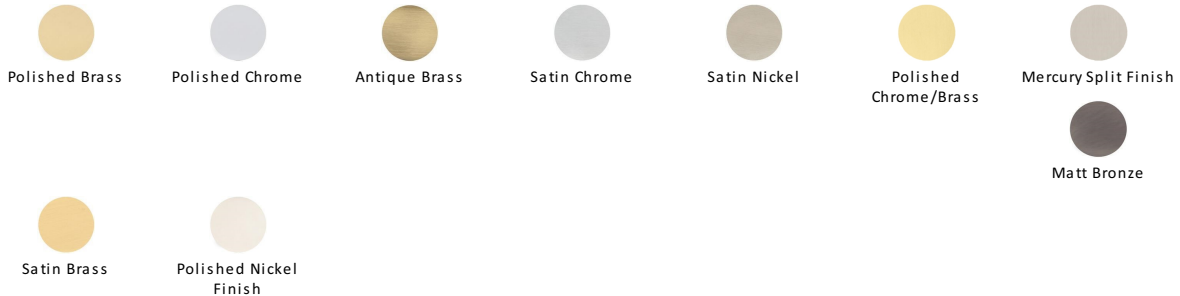

Round Bathroom Turn & Release - V4043

V4043-PC

Heritage Brass Thumbturn & Emergency Release for Bathroom & Bedroom Doors Polished Chrome finish

Material:
Solid Brass

Finish:
Polished Chrome

Available Finishes

Product Dimensions (All dimensions are in millimeters unless otherwise indicated)

Maximum Diameter 53

About the Finish

Polished Chrome

A bold, contemporary finish; low maintenance and easy to clean. The mirror effect reflects light and colour and will complement any colour scheme