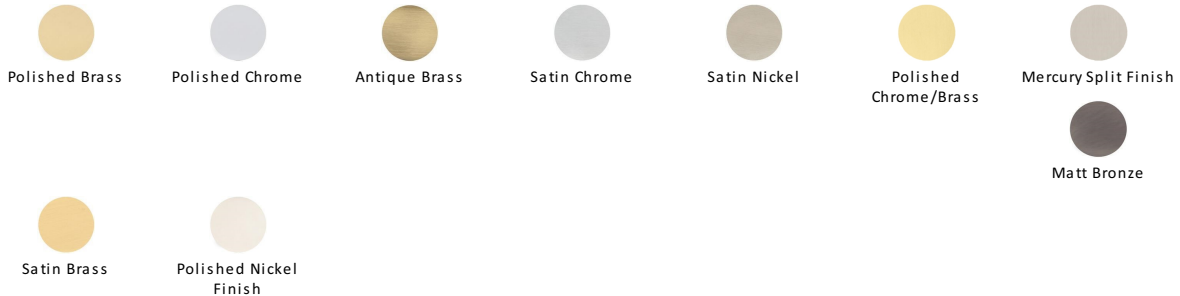

Round Bathroom Turn & Release - V4043

V4043-PB

Heritage Brass Thumbturn & Emergency Release for Bathroom & Bedroom Doors Polished Brass finish

Material:
Solid Brass

Finish:
Polished Brass

Available Finishes

Product Dimensions (All dimensions are in millimeters unless otherwise indicated)

Maximum Diameter 53

About the Finish

Polished Brass

Warm, mellow with a sense of heritage and comfort this highly polished finish is opulent without being flamboyant. Polished Brass coordinates perfectly with traditional décor.