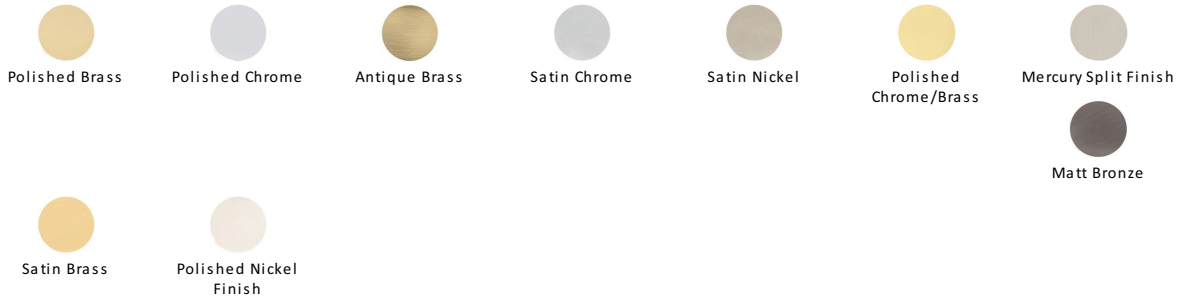

Round Bathroom Turn & Release - V4043

V4043-PB

Heritage Brass Thumbturn & Emergency Release for Bathroom & Bedroom Doors Polished Brass finish

Material:
Solid Brass

Finish:
Polished Brass

Available Finishes

Product Dimensions (All dimensions are in millimeters unless otherwise indicated)

Maximum Diameter 53

About the Finish

Polished Brass

Warm, mellow with a sense of heritage and comfort this highly polished finish is opulent without being flamboyant. Polished Brass coordinates perfectly with traditional décor.