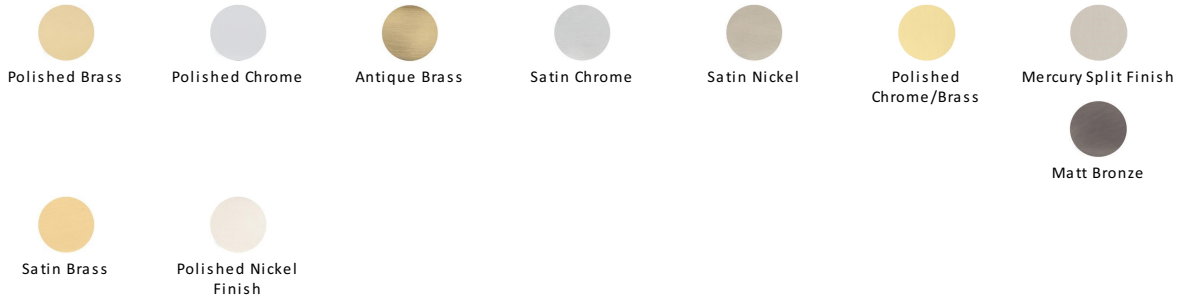

## Round Bathroom Turn & Release - V4043

V4043-MC

Heritage Brass Thumbturn & Emergency Release for Bathroom & Bedroom Doors Mercury finish

**Material:**  
Solid Brass

**Finish:**  
Mercury Split Finish

### Available Finishes

### About the Finish

#### Mercury Split Finish

Mercury [MC] combines Polished Nickel with Satin Nickel. These blends of two finishes will appeal to those who like contrast and distinction.