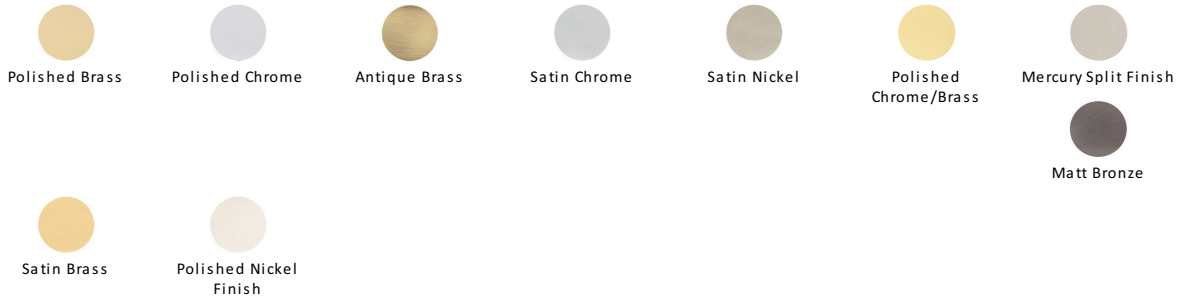

Round Bathroom Turn & Release - V4043

V4043-MC

Heritage Brass Thumbturn & Emergency Release for Bathroom & Bedroom Doors Mercury finish

Material:
Solid Brass

Finish:
Mercury Split Finish

Available Finishes

Product Dimensions (All dimensions are in millimeters unless otherwise indicated)

Maximum Diameter 53

About the Finish

Mercury Split Finish

Mercury [MC] combines Polished Nickel with Satin Nickel. These blends of two finishes will appeal to those who like contrast and distinction.