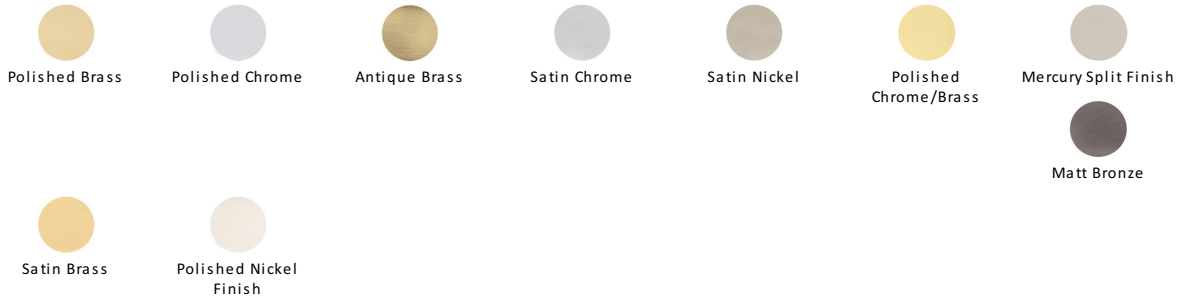

## Round Bathroom Turn & Release - V4043

V4043-MB

Heritage Brass Thumbturn & Emergency Release for Bathroom & Bedroom Doors Matt Bronze finish

**Material:**  
Solid Brass

**Finish:**  
Matt Bronze

### Available Finishes

### About the Finish

#### Matt Bronze

An aged finish on brass creating a vintage appearance, yet one that also looks outstanding in contemporary schemes. Over a period of time the bronze colour will lighten along any edges and surfaces that are frequently touched and create a naturally aged appearance highlighting frequently touched areas and exposing the brass below.