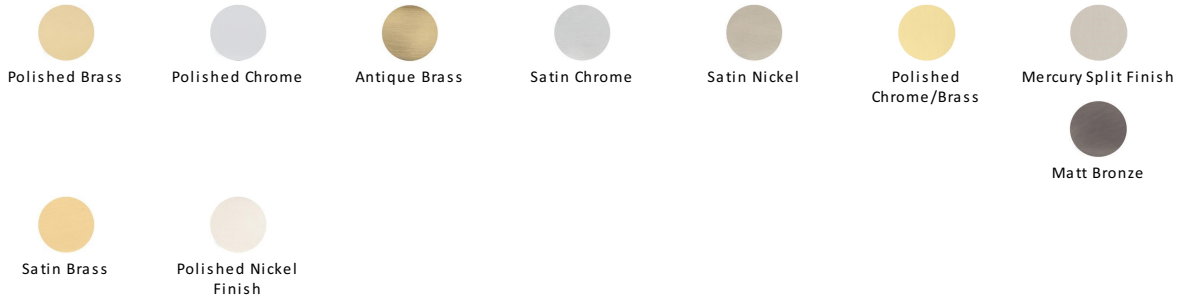

Round Bathroom Turn & Release - V4043

V4043-CB

Heritage Brass Thumbturn & Emergency Release for Bathroom & Bedroom Doors Chrome & Brass finish

Material:
Solid Brass

Finish:
Polished Chrome/Brass

Available Finishes

Product Dimensions (All dimensions are in millimeters unless otherwise indicated)

Maximum Diameter 53

About the Finish

Polished Chrome/Brass

Chrome/Brass Finish [CB] combines Polished Chrome with Polished Brass These blends of two finishes will appeal to those who like contrast and distinction.