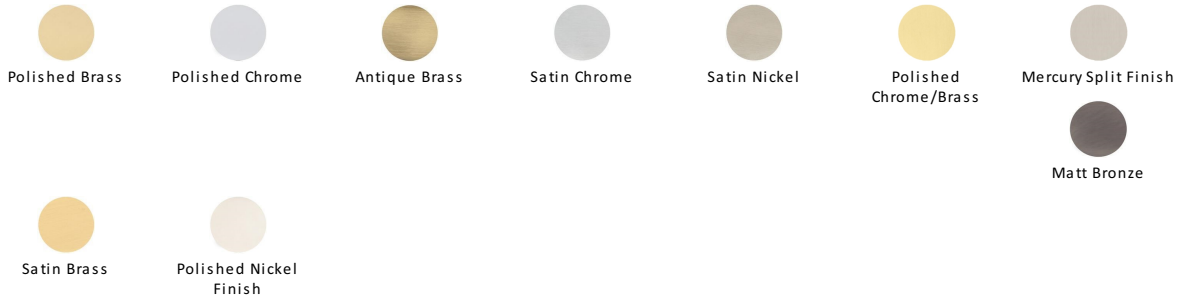

## Round Bathroom Turn & Release - V4043

V4043-AT

Heritage Brass Thumbturn & Emergency Release for Bathroom & Bedroom Doors Antique finish

**Material:**  
Solid Brass

**Finish:**  
Antique Brass

### Available Finishes

### About the Finish

#### Antique Brass

With russet hues and a brass undertone, this variation on brass retains a warm and mellow character but adds age and maturity by highlighting the variance of shades making each piece both alluring and unique.