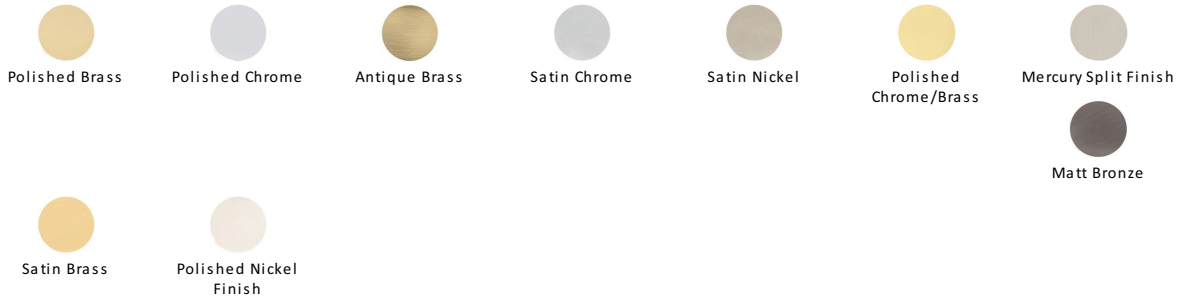

Round Bathroom Turn & Release - V4043

V4043-AT

Heritage Brass Thumbturn & Emergency Release for Bathroom & Bedroom Doors Antique finish

Material:
Solid Brass**Finish:**
Antique Brass

Available Finishes

Product Dimensions (All dimensions are in millimeters unless otherwise indicated)

Maximum Diameter 53

About the Finish

Antique Brass

With russet hues and a brass undertone, this variation on brass retains a warm and mellow character but adds age and maturity by highlighting the variance of shades making each piece both alluring and unique.