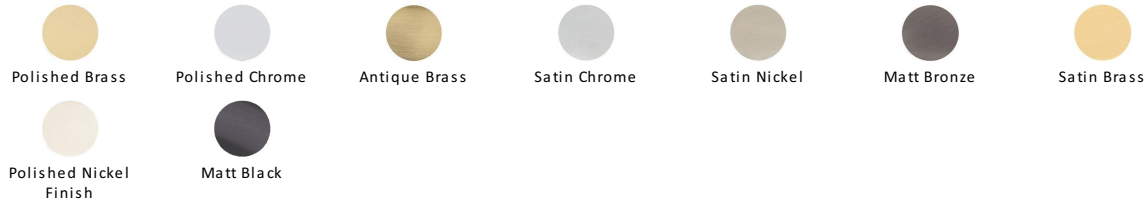

## Round Bathroom Turn & Release - V4035

V4035-PB

Heritage Brass Thumbturn & Emergency Release Polished Brass Finish

**Material:**  
Solid Brass

**Finish:**  
Polished Brass

### Available Finishes

### About the Finish