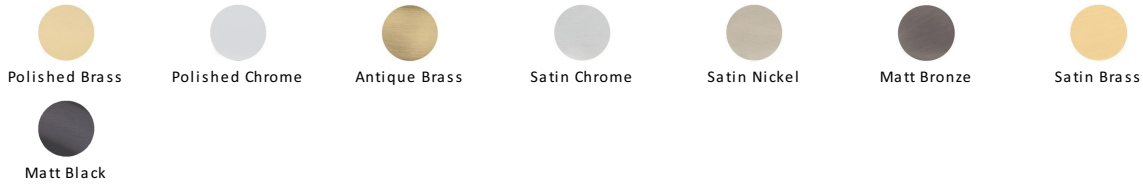

## Centaur Door Handle on Round Rose

V3490-SN

Heritage Brass Door Handle Lever Latch on Round Rose Centaur Design Satin Nickel finish

**Material:**  
Solid Brass

**Finish:**  
Satin Nickel

**Warranty:**  
10 Year Mechanism

### Available Finishes

### About the Finish

#### Satin Nickel

With its honeyed grey tone created by brushed nickel plating on brass, this finish closely matches Stainless Steel but offers a warm and subtle alternative which is popular in traditional and modern décors.