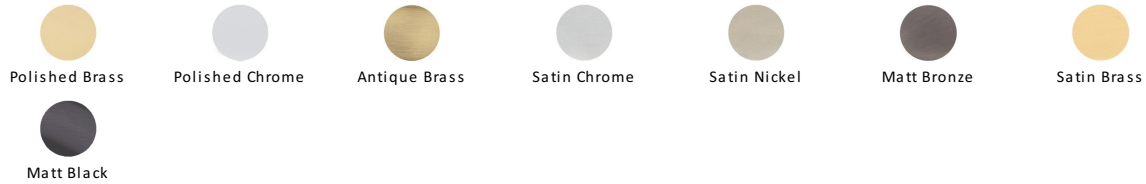

## Centaur Door Handle on Round Rose

V3490-SC

Heritage Brass Door Handle Lever Latch on Round Rose Centaur Design Satin Chrome finish

**Material:**  
Solid Brass

**Finish:**  
Satin Chrome

**Warranty:**  
10 Year Mechanism

### Available Finishes

### About the Finish

#### Satin Chrome

The brush marks of satin chrome will appeal to those who favour an industrial yet contemporary chrome finish. Satin Chrome Finish is also less prone to finger marks than polished chrome.