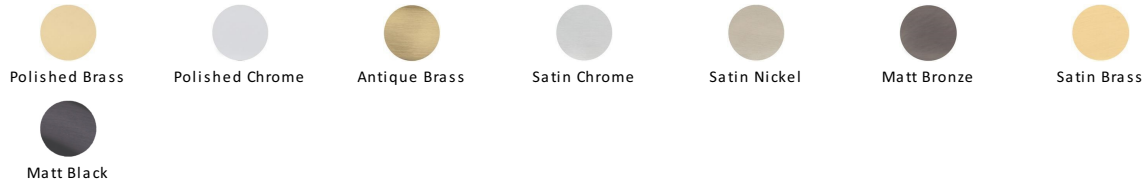

Centaur Door Handle on Round Rose

V3490-PC

Heritage Brass Door Handle Lever Latch on Round Rose Centaur Design Polished Chrome finish

Material:
Solid Brass

Finish:
Polished Chrome

Warranty:
10 Year Mechanism

Available Finishes

Product Dimensions (All dimensions are in millimeters unless otherwise indicated)

Backplate Projection	11	Lever Length	114	Projection	70	Maximum Diameter	53

About the Finish

Polished Chrome

A bold, contemporary finish; low maintenance and easy to clean. The mirror effect reflects light and colour and will complement any colour scheme

Useful Information

- Lever Handle for internal doors where locking is not required
- If you are replacing an existing Lever Handle, this Handle will work with a Standard UK Tubular Latch
- For new doors you will also need to purchase a Tubular Latch in a size to suit your door
- For a 2 1/2" Tubular Latch purchase a YKTL2N-PC&PN or for a 3" Tubular Latch a YKTL3N-PC&PN
- Where Privacy is required please use a separate Thumb Turn and Release (eg. reference V4043-PC) with a Bathroom Lock (Reference YKBL2N-PC&PN, or YKBL3N-PC&PN)

Box Contains

- 1 pair of Door Handles
- 1 x spindle
- All fixing screws and fasteners

With this product you will also need

+44 (0)1384 247805

www.doorhardware.co.uk

info@doorhardware.co.uk