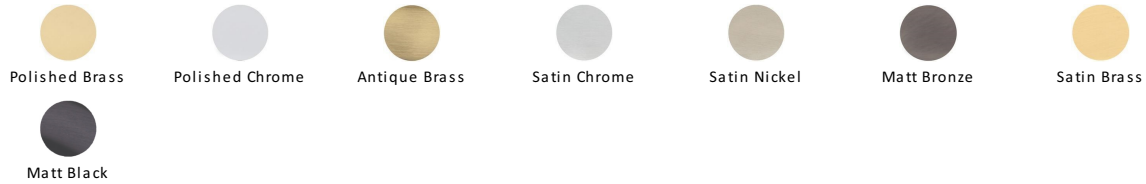

Centaur Door Handle on Round Rose

V3490-PC

Heritage Brass Door Handle Lever Latch on Round Rose Centaur Design Polished Chrome finish

Material: Solid Brass	Finish: Polished Chrome	Warranty: 10 Year Mechanism

Available Finishes

Product Dimensions (All dimensions are in millimeters unless otherwise indicated)

Backplate Projection 11	Lever Length 114	Projection 70	Maximum Diameter 53

About the Finish

Polished Chrome

A bold, contemporary finish; low maintenance and easy to clean. The mirror effect reflects light and colour and will complement any colour scheme

Useful Information

- Lever Handle for internal doors where locking is not required
- If you are replacing an existing Lever Handle, this Handle will work with a Standard UK Tubular Latch
- For new doors you will also need to purchase a Tubular Latch in a size to suit your door
- For a 2 1/2" Tubular Latch purchase a YKTL2N-PC&PN or for a 3" Tubular Latch a YKTL3N-PC&PN
- Where Privacy is required please use a separate Thumb Turn and Release (eg. reference V4043-PC) with a Bathroom Lock (Reference YKBL2N-PC&PN, or YKBL3N-PC&PN)

Box Contains

- 1 pair of Door Handles
- 1 x spindle
- All fixing screws and fasteners

With this product you will also need