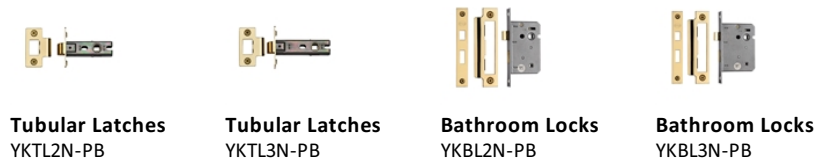

With this product you will also need

Tubular Latches
YKTL2N-PB

Tubular Latches
YKTL3N-PB

Bathroom Locks
YKBL2N-PB

Bathroom Locks
YKBL3N-PB