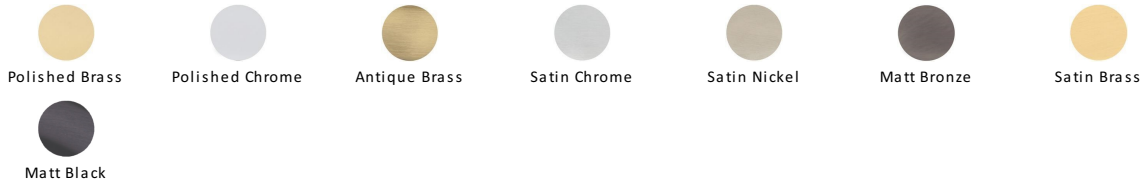

Centaur Door Handle on Round Rose

V3490-PB

Heritage Brass Door Handle Lever Latch on Round Rose Centaur Design Polished Brass finish

Material: Solid Brass	Finish: Polished Brass	Warranty: 10 Year Mechanism

Available Finishes

Product Dimensions (All dimensions are in millimeters unless otherwise indicated)

Backplate Projection 11	Lever Length 114	Projection 70	Maximum Diameter 53

About the Finish

Polished Brass

Warm, mellow with a sense of heritage and comfort this highly polished finish is opulent without being flamboyant. Polished Brass coordinates perfectly with traditional décor.

Useful Information

- Lever Handle for internal doors where locking is not required
- If you are replacing an existing Lever Handle, this Handle will work with a Standard UK Tubular Latch
- For new doors you will also need to purchase a Tubular Latch in a size to suit your door
- For a 2 1/2" Tubular Latch purchase a YKTL2N-PB or for a 3" Tubular Latch a YKTL3N-PB
- Where Privacy is required please use a separate Thumb Turn and Release (eg. reference V4043-PB) with a Bathroom Lock (Reference YKBL2N-PB, or YKBL3N-PB)

Box Contains

- 1 pair of Door Handles
- 1 x spindle
- All fixing screws and fasteners