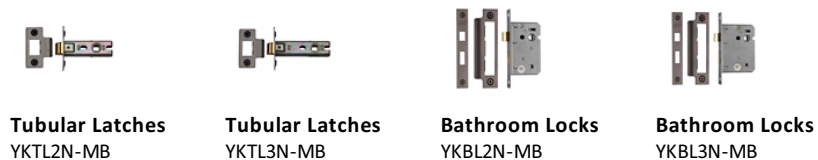

With this product you will also need

Tubular Latches
YKTL2N-MB

Tubular Latches
YKTL3N-MB

Bathroom Locks
YKBL2N-MB

Bathroom Locks
YKBL3N-MB