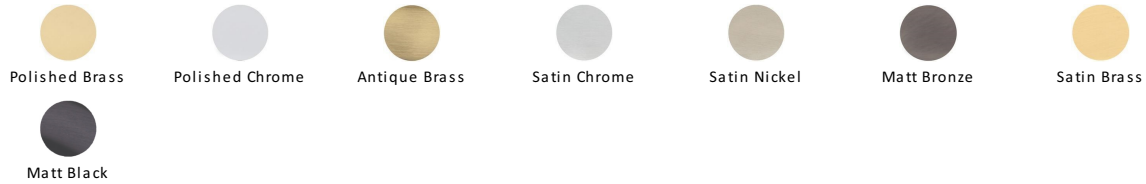

Centaur Door Handle on Round Rose

V3490-MB

Heritage Brass Door Handle Lever Latch on Round Rose Centaur Design Matt Bronze finish

Material: Solid Brass	Finish: Matt Bronze	Warranty: 10 Year Mechanism

Available Finishes

Product Dimensions (All dimensions are in millimeters unless otherwise indicated)

Backplate Projection 11	Lever Length 114	Projection 70	Maximum Diameter 53

About the Finish

Matt Bronze

An aged finish on brass creating a vintage appearance, yet one that also looks outstanding in contemporary schemes. Over a period of time the bronze colour will lighten along any edges and surfaces that are frequently touched and create a naturally aged appearance highlighting frequently touched areas and exposing the brass below.

Useful Information

- Lever Handle for internal doors where locking is not required
- If you are replacing an existing Lever Handle, this Handle will work with a Standard UK Tubular Latch
- For new doors you will also need to purchase a Tubular Latch in a size to suit your door
- For a 2 1/2" Tubular Latch purchase a YKTL2N-MB or for a 3" Tubular Latch a YKTL3N-MB
- Where Privacy is required please use a separate Thumb Turn and Release (eg. reference V4043-MB) with a Bathroom Lock (Reference YKBL2N-MB, or YKBL3N-MB)

Box Contains

- 1 pair of Door Handles
- 1 x spindle
- All fixing screws and fasteners