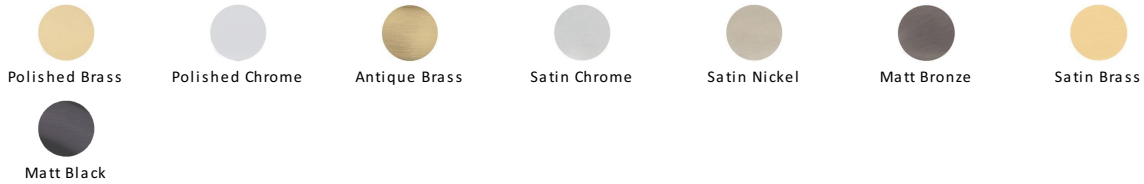

## Centaur Door Handle on Round Rose

V3490-AT

Heritage Brass Door Handle Lever Latch on Round Rose Centaur Design Antique finish

<b>Material:</b> Solid Brass	<b>Finish:</b> Antique Brass	<b>Warranty:</b> 10 Year Mechanism
---------------------------------	---------------------------------	---------------------------------------

### Available Finishes

### About the Finish

#### Antique Brass

With russet hues and a brass undertone, this variation on brass retains a warm and mellow character but adds age and maturity by highlighting the variance of shades making each piece both alluring and unique.