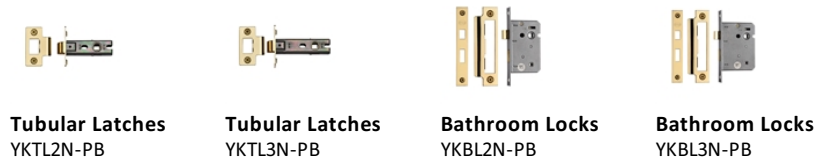

With this product you will also need

Tubular Latches
YKTL2N-PB

Tubular Latches
YKTL3N-PB

Bathroom Locks
YKBL2N-PB

Bathroom Locks
YKBL3N-PB