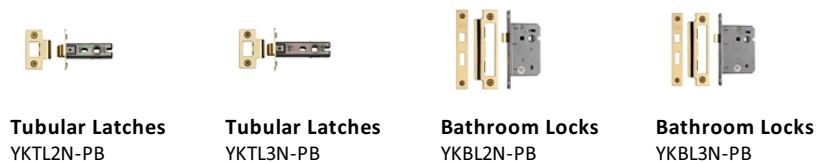

With this product you will also need

Tubular Latches
YKTL2N-PB

Tubular Latches
YKTL3N-PB

Bathroom Locks
YKBL2N-PB

Bathroom Locks
YKBL3N-PB