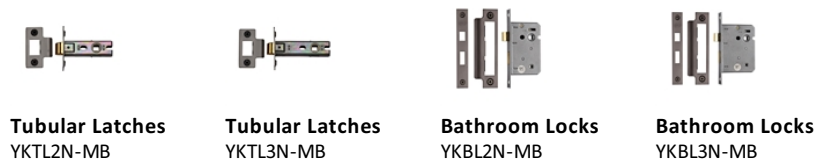

With this product you will also need

Tubular Latches
YKTL2N-MB

Tubular Latches
YKTL3N-MB

Bathroom Locks
YKBL2N-MB

Bathroom Locks
YKBL3N-MB