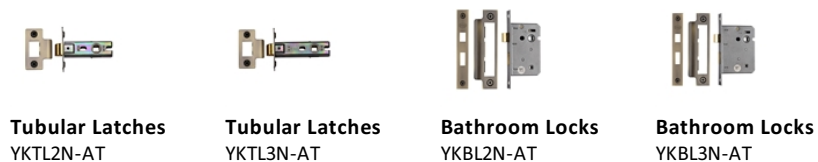

Bedford Door Handle on Round Rose

V3010-AT

Heritage Brass Door Handle Lever Latch on 53mm Round Rose Bedford Design Antique finish

Material:
Solid Brass

Finish:
Antique Brass

Warranty:
10 Year Mechanism

Available Finishes

Product Dimensions (All dimensions are in millimeters unless otherwise indicated)

Backplate Projection 11 **Lever Length** 100 **Projection** 58 **Maximum Diameter** 53

About the Finish

Antique Brass

With russet hues and a brass undertone, this variation on brass retains a warm and mellow character but adds age and maturity by highlighting the variance of shades making each piece both alluring and unique.

Useful Information

- Lever Handle for internal doors where locking is not required
- If you are replacing an existing Lever Handle, this Handle will work with a Standard UK Tubular Latch
- For new doors you will also need to purchase a Tubular Latch in a size to suit your door
- For a 2 1/2" Tubular Latch purchase a YKTL2N-AT or for a 3" Tubular Latch a YKTL3N-AT
- Where Privacy is required please use a separate Thumb Turn and Release (eg. reference V0678-AT) with a Bathroom Lock (Reference YKBL2N-AT, or YKBL3N-AT)

Box Contains

- 1 pair of Door Handles
- 1 x spindle
- All fixing screws and fasteners

With this product you will also need

Tubular Latches
YKTL2N-AT

Tubular Latches
YKTL3N-AT

Bathroom Locks
YKBL2N-AT

Bathroom Locks
YKBL3N-AT