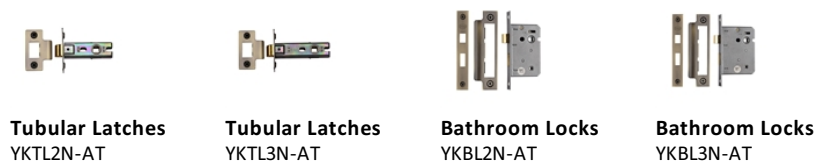

With this product you will also need

Tubular Latches
YKTL2N-AT

Tubular Latches
YKTL3N-AT

Bathroom Locks
YKBL2N-AT

Bathroom Locks
YKBL3N-AT