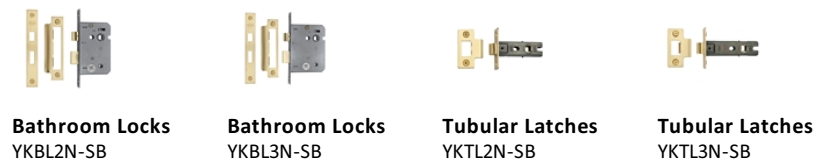

With this product you will also need

Bathroom Locks
YKBL2N-SB

Bathroom Locks
YKBL3N-SB

Tubular Latches
YKTL2N-SB

Tubular Latches
YKTL3N-SB